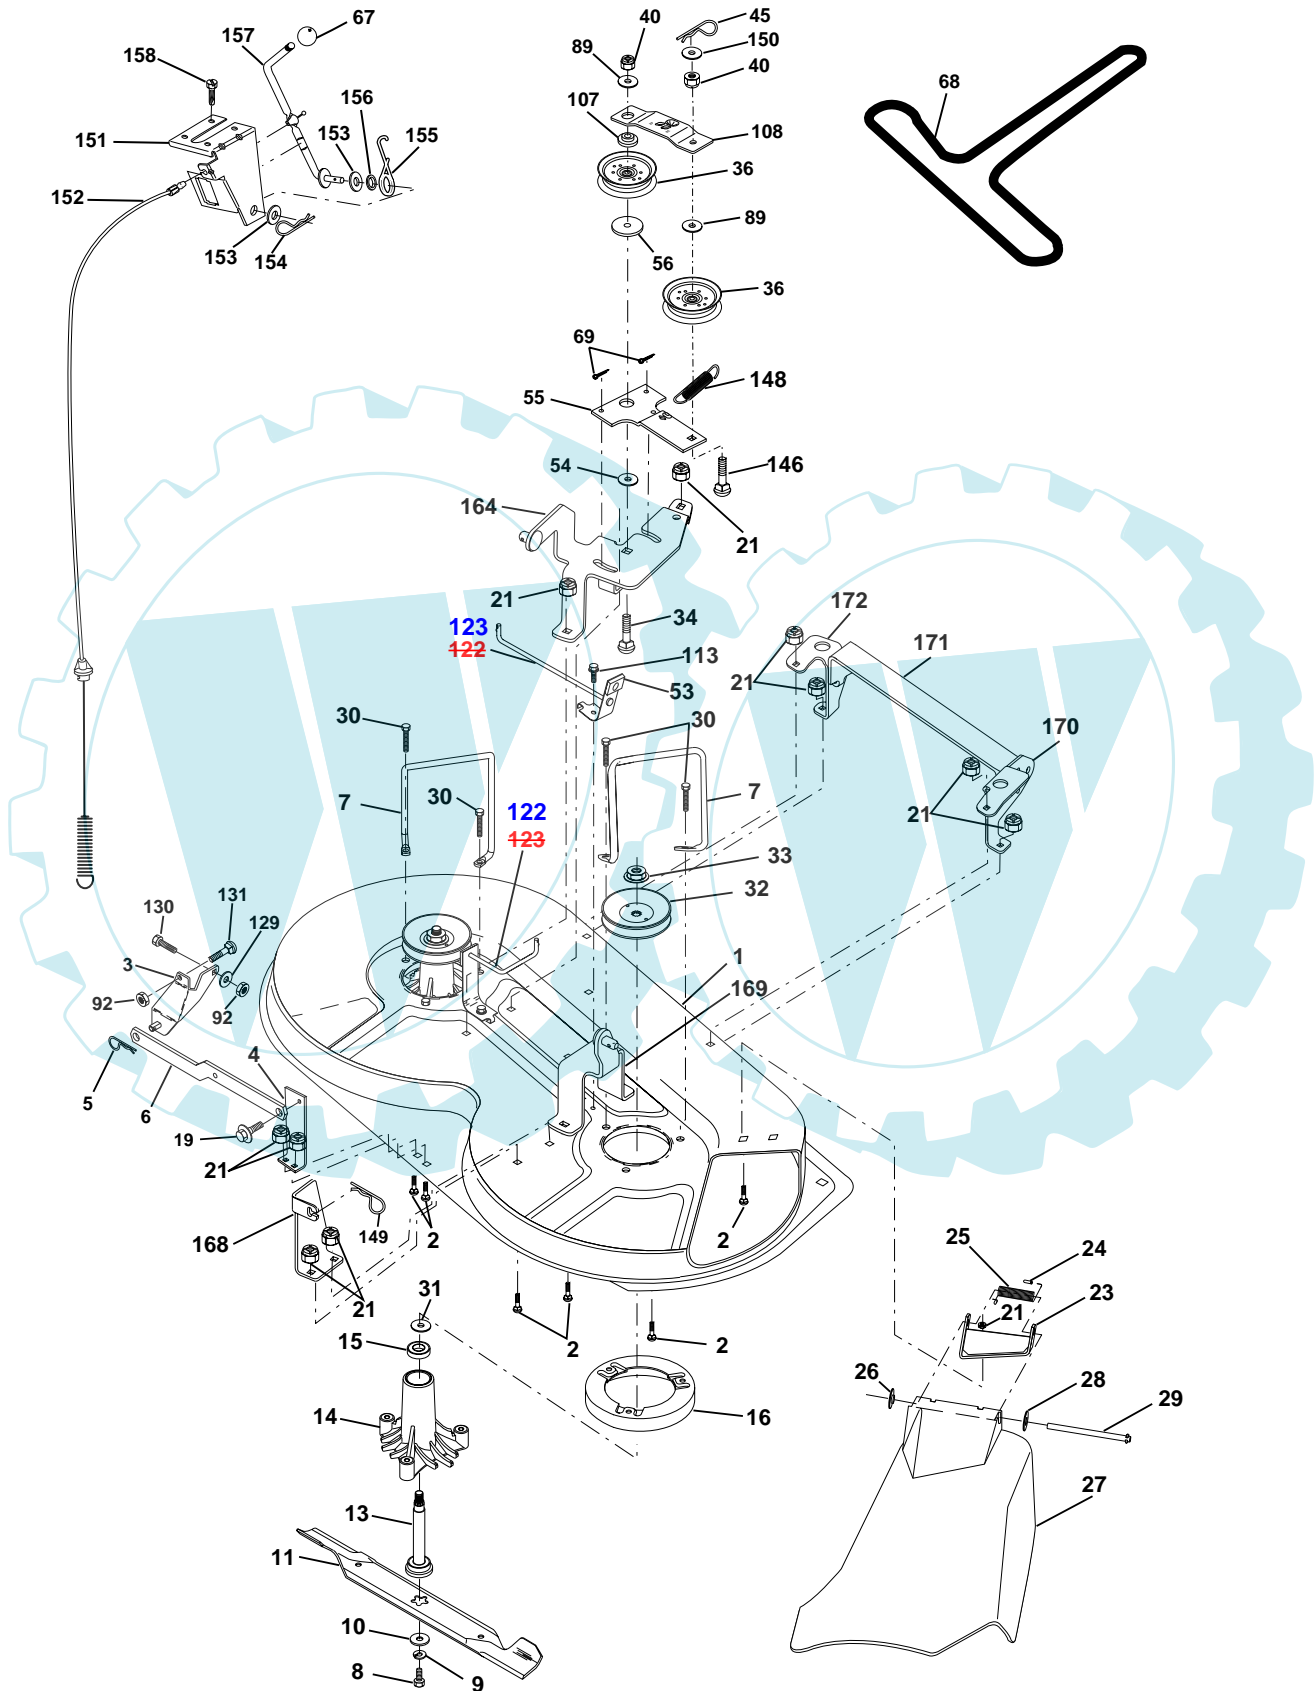

REPAIR PARTS

TRACTOR - MODEL NO. LT13A (JNA13HA)

MOWER DECK

REPAIR PARTS

TRACTOR - MODEL NO. LT13A (JNA13HA)

MOWER DECK

KEY NO.	PART NO.	DESCRIPTION	KEY NO.	PART NO.	DESCRIPTION
1	532174595	Mower Deck Assembly	67	532106932	Knob RD 3/8-16 Plstc Thd
2	872140506	Bolt	68	532174978	Belt
3	532138017	Bracket Assembly, Sway Bar	69	876020312	Pin, Cotter 3/32 x 3/4
4	532175654	Bracket Sway Bar	89	819131612	Washer 13/32 x 1 x 12 Ga
5	532124670	Retainer Spring	92	873800600	Nut Lock Hex w/Ins. 3/8-16
6	532130832	Arm, Suspension, Rear	107	532133502	Spacer, Retainer
7	532140608	Keeper Belt	108	532133503	Stiffener, Idler Arm
8	532850857	Bolt, Hex 3/8-24 x 1.25 Gr. 8	113	817490508	Screw Thdrol 5/16-18 x 1/2
9	810030600	Washer, Lock Hvy Hlcl 3/8	122	532174505	Rod, Brake, LH
10	532140296	Washer, Hardened	123	532174504	Rod, Brake, RH
11	532138496	Blade, Mower	129	819131312	Washer 13/32 x 13/16 x 12
13	532137645	Shaft Assembly, Mandrel, Vented	130	874780616	Bolt Fin Hex 3/8-16 x 1
14	532128774	Housing, Mandrel, Vented	131	872140608	Bolt Rdhd Sqnk 3/8-16 x 1
15	532110485	Bearing, Ball, Mandrel	146	532165891	Bolt Carriage Idler
16	532174493	Stripper, Mower Deck	148	532169022	Spring Return Idler
19	532132827	Bolt, Shoulder	149	532165898	Retainer Spring Yellow Zinc
21	873680500	Nut Crownlock 5/16-18	150	819091216	Washer 9/32 x 3/4 x 16 Ga.
23	532136631	Bracket, Mower Deflector	151	532169670	Bracket Clutch
24	532105304	Cap, Sleeve	152	532176079	Cable Clutch
25	532123713	Spring, Torsion, Deflector	153	532169674	Washer Flat 3/8" Type B
26	532110452	Nut, Push	154	532169675	Spring Retainer
27	532176162	Shield, Deflector	155	532169671	Spring Retention Lever
28	819111016	Washer 11/32 x 5/8 x 16 Ga.	156	532169672	Spacer
29	532121980	Rod, Hinge	157	532169669	Rod Clutch
30	532157722	Screw Thdrol Washer Head	158	817720410	Screw Hex Thd Cut 1/4-20x5/8
31	532129963	Washer, Spacer	164	532174976	Bracket Asm Idler Support
32	532153531	Pulley, Mandrel	168	532172377	Bracket Deck Cable
33	532137266	Nut, Toplock, Flanged	169	532174977	Bracket Asm Suspension
34	872110614	Bolt Rdhd 3/8-16 x 1-3/4	170	532172359	Bracket Suspension RF
36	532131494	Pulley, Idler, Flat	171	532165237	Brace Support Susp. Frt
40	873680600	Nut Crownlock 3/8-16	172	532172355	Bracket Suspension LF
45	532124788	Retainer, Spring	--	532130794	Mandrel Assembly (Includes Key Numbers 13-15, 17-19, 31 and 33)
53	532130840	Brake Assembly	--	532175254	Mower Deck, Complete
54	532133943	Washer, Hardened			
55	532133840	Idler Arm Assembly			
56	532165723	Spacer, Retainer			

NOTE: All component dimensions given in U.S. inches
1 inch = 25.4 mm