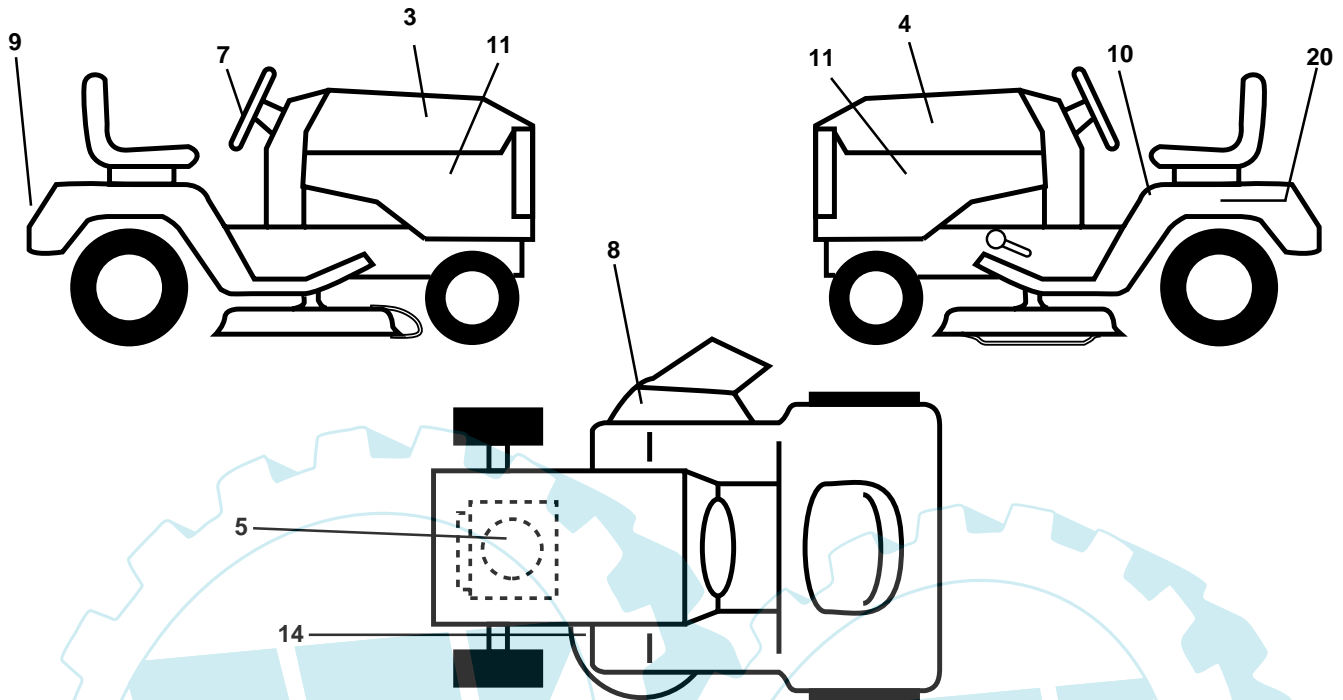

REPAIR PARTS

TRACTOR - MODEL NO. LT13A (JNA13HA)

DECALS

KEY NO.	PART NO.	DESCRIPTION
3	532175887	Decal Hood RH
4	532175888	Decal Hood LH
5	532170848	Decal HP Engine
7	532175884	Decal, Ins. Strg Whl.
8	532170563	Decal Deck Warn
9	532141761	Decal Fender Jonsered
10	532157032	Decal Oper.
11	532162927	Decal Hood Insert B&S White

KEY NO.	PART NO.	DESCRIPTION
14	532136832	Decal V-Belt Schematic
20	532145005	Decal Bat Dan/Psn
--	532171284	Pad Footrest LH STLT
--	532171285	Pad Footrest RH STLT
--	532138311	Decal Handle Lift Height Adjust
--	532169210	Decal By-pass
--	532177992	Manual Operator's (English)
--	532177993	Manual Operator's (French)