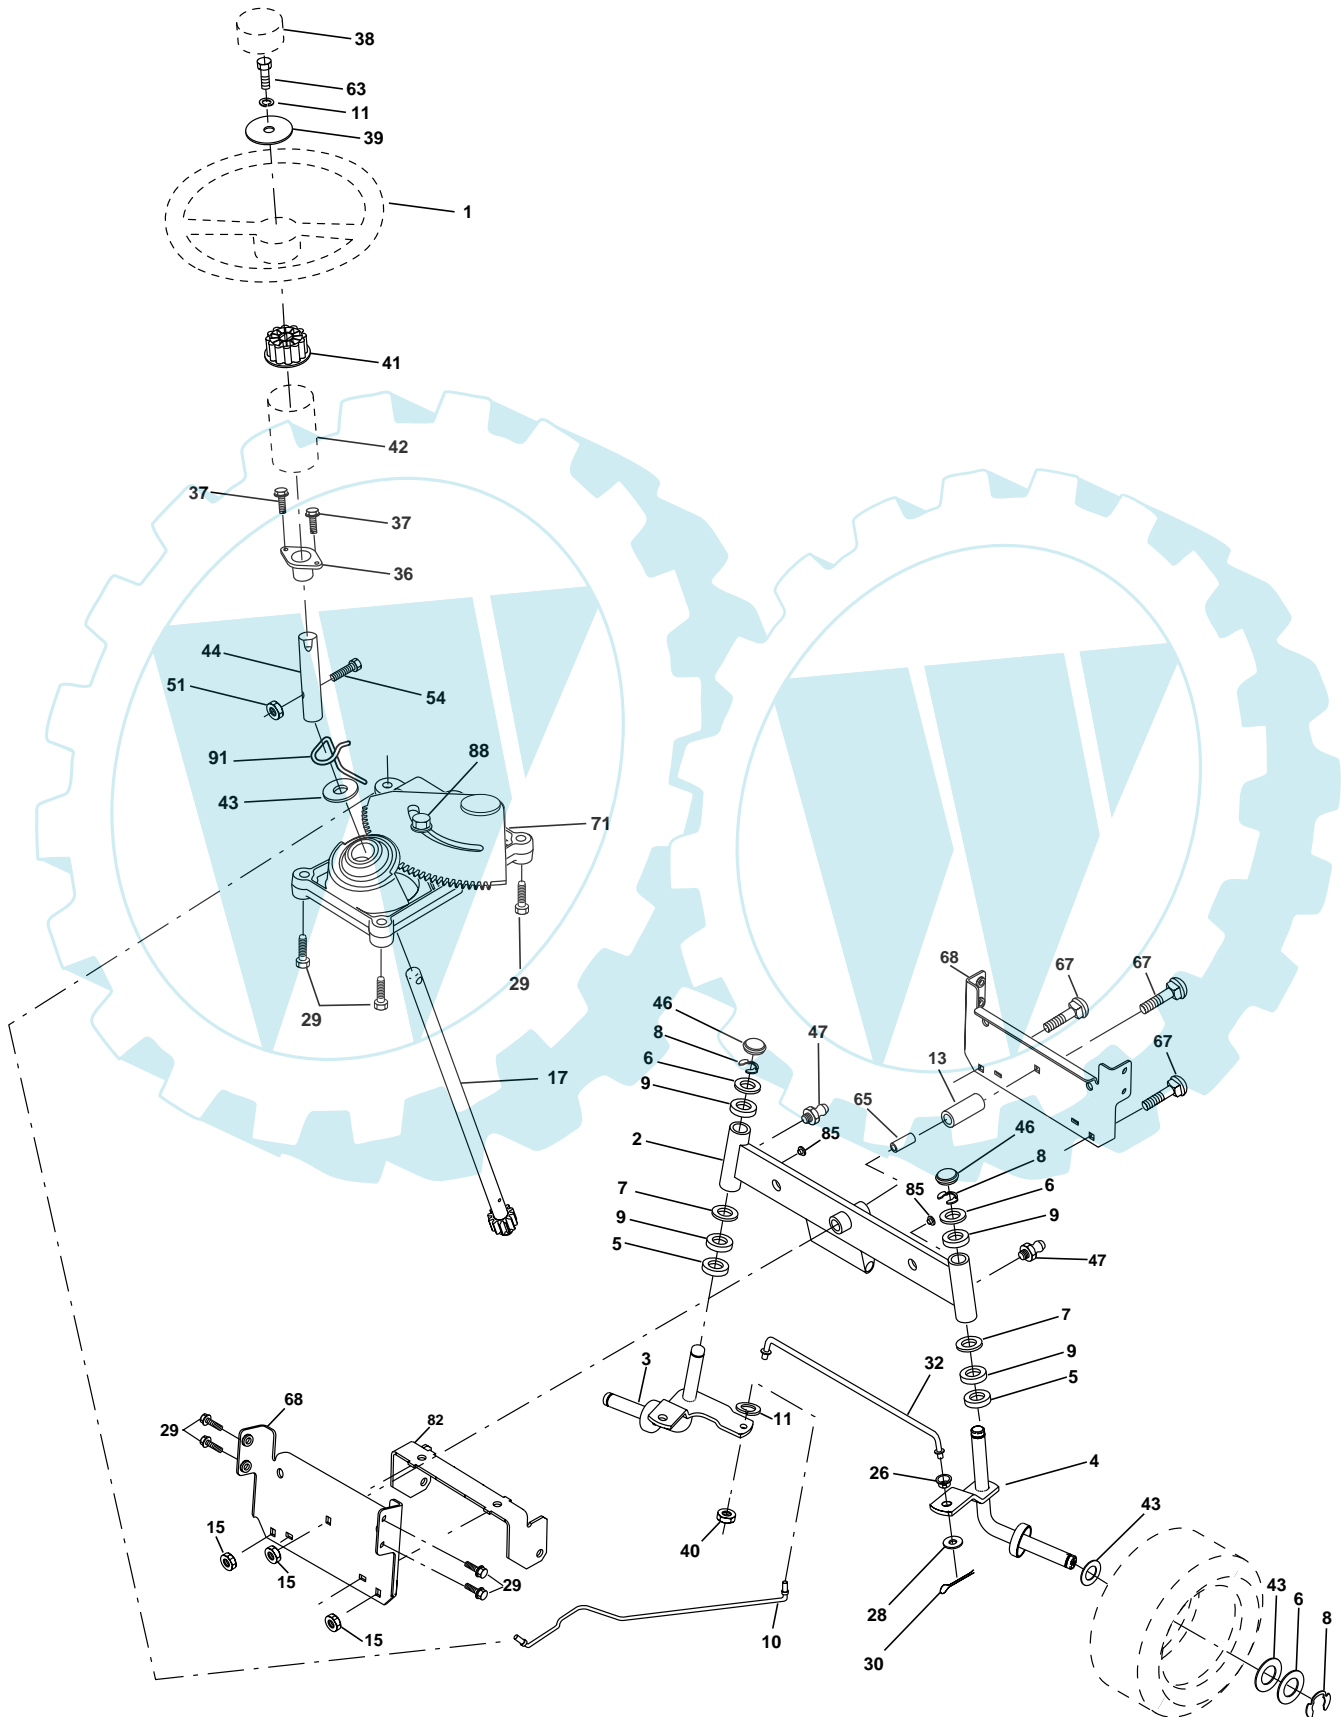

REPAIR PARTS

TRACTOR - MODEL NO. LT13A (JNA13HA)

STEERING ASSEMBLY

REPAIR PARTS

TRACTOR - MODEL NO. LT13A (JNA13HA)

STEERING ASSEMBLY

KEY NO.	PART NO.	DESCRIPTION
1	532177182	Wheel Steering
2	532154427	Axle Asm STMP Dropped STL
3	532169840	Spindle Asm LH
4	532169839	Spindle Asm RH
5	532124931	Bearing Race Thrust Harden
6	532121748	Washer 25/32 X 1-5/8 X 16 Ga
7	819272016	Washer 27/32 X 1-1/4 X 16 Ga
8	812000029	Ring Klip #t5304-75
9	532124937	Bearing Col Strg Blk
10	532175121	Link Drag
11	810040600	Washer Lock Hvy Hlcl Spr 3/8
13	532136518	Bearing Axle STL/GT
15	532145212	Nut Hexflange Lock
17	532177876	Shaft Asm Strg
26	532126847	Bushing Link Drag Blk LR
28	819131416	Washer 13/32 X 7/8 X 16 Ga
29	817060612	Screw 3/8-16x3/4 SMGML
30	876020412	Pin Cotter 1/8 X 3/4 Cad
32	532130465	Rod Tie Wire Form 19 75 Mech
36	532155099	Bushing Strg
37	532152927	Screw
38	532177183	Insert Cap Strg Wh
39	819133812	Washer 13/32 X 2-3/8 X 8 Ga
40	532124701	Lock nut
41	532100711	Adaptor Wheel Strg
42	532169633	Boot Steering Shaft
43	532121749	Washer 25/32 X 1 1/4 X 16 Ga
44	532153720	Extension Steering Shaft LR/LT
46	532121232	Cap Spindle Fr Top Blk
47	532124836	Fitting Grease
51	873800500	Nut Lock Hex w/Ins 5/16-18
54	874780520	Bolt Fin Hex 5/16-18 Unc x 1-1/4
63	874780616	Bolt Fin Hex 3/8-16unc x 1 Gr. 5
65	532160367	Spacer Axle
67	872140618	Bolt RDHD SQNK 3/8-16 x 2-1/4
68	532169827	Axle, Brace
71	532175146	Steering Asm
82	532169835	Bracket Susp Chassis Front
85	532133835	Fastner Christmas Tree
88	532175118	Bolt Shoulder 7/16-20
91	532175553	Clip Steering

NOTE: All component dimensions given in U.S. inches.
1 inch = 25.4 mm.