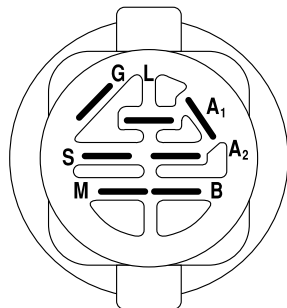

IGNITION SWITCH

POSITION	CIRCUIT	"MAKE"
OFF	M+G+A1	NONE
RUN/LIGHT	B+A1	A2+L
RUN	B+A1	NONE
START	B + S + A1	NONE

WIRING INSULATED CLIPS
NOTE: IF WIRING INSULATED CLIPS WERE REMOVED FOR SERVICING OF UNIT, THEY SHOULD BE REPLACED TO PROPERLY SECURE YOUR WIRING.

NOTE: All component dimensions given in U.S. inches.
1 inch = 25.4 mm.

REPAIR PARTS

TRACTOR - MODEL NO. LT13A (JNA13HA)

ENGINE

REPAIR PARTS

TRACTOR - MODEL NO. LT13A (JNA13HA)

ENGINE

KEY NO.	PART NO.	DESCRIPTION
1	532170551	Control Th/ch LH Flag
2	817720410	Screw Hex Thd Cut 1/4-20x5/8 T
3	-----	Engine B&S Model No. 28R707 (Order parts from engine manufacturer)
4	532137348	Muffler
13	532165291	Gasket
14	532148456	Tube Drain Oil Easy
16	811050600	Washer Lock Ext Tooth 3/8
23	532169837	Shield Brn/Dbr Guard
29	532137180	Kit Spark Arrestor (Flat Scrn)
31	532109202	Tank Fuel Front
32	532140527	Cap Asm Fuel W/sym Vented
33	532123487	Clamp Hose Black
37	532137040	Line Fuel 20"
38	532148315	Plug Drain Oil Easy
40	532124028	Bushing Snap Nyl Blk Fuel Line
44	817670412	Screw Hexwsh Thdrol 1/4-20x3/4
45	817000612	Screw 3/8-16 x 3/4
46	819091416	Washer 9/32 X 7/8 X 16 Ga
62	810040500	Washer Lock Hvy Hlcl Spr 5/16
72	871070512	Screw Hexhd Cap 5/16-18 x 3/4
78	817060620	Screw 3/8-16 x 1-1/4 SMGML
81	873510400	Nut Keps Hex 1/4-20

NOTE: All component dimensions given in U.S. inches
1 inch = 25.4 mm

REPAIR PARTS

TRACTOR - MODEL NO. LT13A (JNA13HA)

MOWER LIFT

KEY NO.	PART NO.	DESCRIPTION
1	532159460	Washer Asm Inner Spring W/Plunger
2	532159471	Shaft Asm. Lift
3	532105767	Pin Groove
4	812000002	E Ring #5133-62
5	819211621	Washer 21/32 x 1 x 21 Ga
6	532120183	Bearing Nylon
7	532109413	Grip Handle
8	532124526	Button Plunger
11	532139865	Link Lift LH
12	532139866	Link Lift RH
13	532124670	Retainer Spring