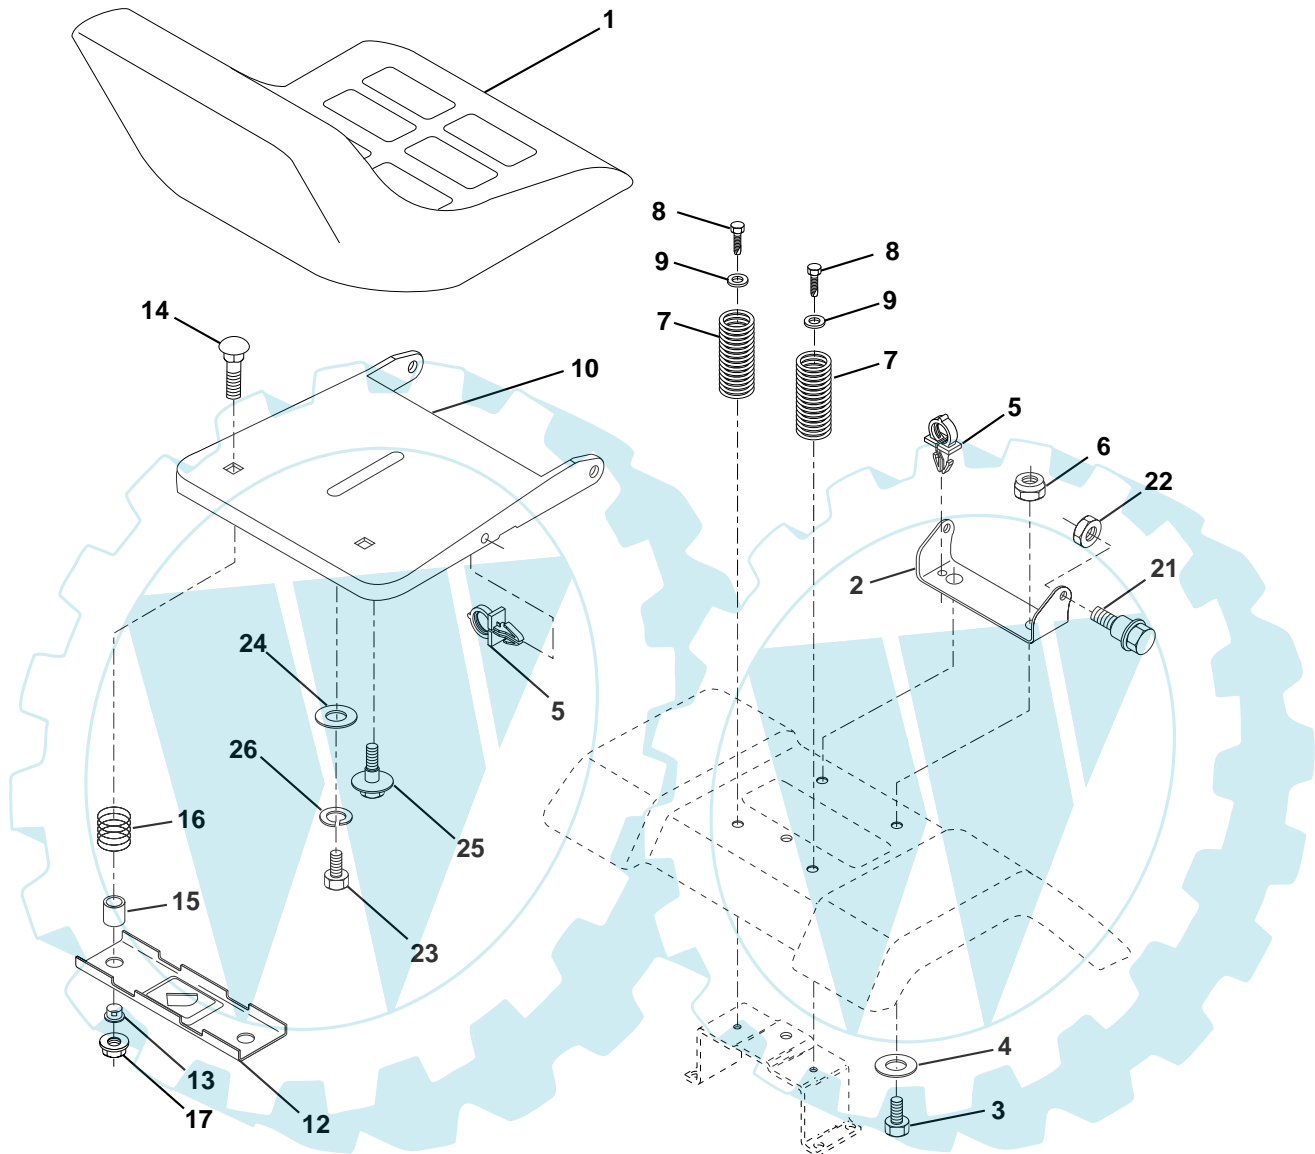

NOTE: All component dimensions given in U.S. inches.
1 inch = 25.4 mm.

REPAIR PARTS

TRACTOR - MODEL NO. LT13A (JNA13HA)

ENGINE

REPAIR PARTS

TRACTOR - MODEL NO. LT13A (JNA13HA)

ENGINE

KEY NO.	PART NO.	DESCRIPTION
1	532170551	Control Th/ch LH Flag
2	817720410	Screw Hex Thd Cut 1/4-20x5/8 T
3	-----	Engine B&S Model No. 28R707 (Order parts from engine manufacturer)
4	532137348	Muffler
13	532165291	Gasket
14	532148456	Tube Drain Oil Easy
16	811050600	Washer Lock Ext Tooth 3/8
23	532169837	Shield Brn/Dbr Guard
29	532137180	Kit Spark Arrestor (Flat Scrn)
31	532109202	Tank Fuel Front
32	532140527	Cap Asm Fuel W/sym Vented
33	532123487	Clamp Hose Black
37	532137040	Line Fuel 20"
38	532148315	Plug Drain Oil Easy
40	532124028	Bushing Snap Nyl Blk Fuel Line
44	817670412	Screw Hexwsh Thdrol 1/4-20x3/4
45	817000612	Screw 3/8-16 x 3/4
46	819091416	Washer 9/32 X 7/8 X 16 Ga
62	810040500	Washer Lock Hvy Hlcl Spr 5/16
72	871070512	Screw Hexhd Cap 5/16-18 x 3/4
78	817060620	Screw 3/8-16 x 1-1/4 SMGML
81	873510400	Nut Keps Hex 1/4-20

NOTE: All component dimensions given in U.S. inches
1 inch = 25.4 mm

REPAIR PARTS

TRACTOR - MODEL NO. LT13A (JNA13HA)

SEAT ASSEMBLY

KEY NO.	PART NO.	DESCRIPTION
1	532140116	Seat
2	532140551	Bracket Pivot Seat 8 720
3	871110616	Bolt Fin Hex 3/8-16 Unc x 1
4	819131610	Washer 13/32 X 1 X 10 Ga
5	532145006	Clip Push-In
6	873800600	Nut Hex w/Ins. 3/8-16 Unc
7	532124181	Spring Seat Cprsn 2 250 Blk Zi
8	817000616	Screw 3/8-16 x 1.5 SMGML
9	819131614	Washer 13/32 X 1 X 14 Ga.
10	532174894	Pan Seat
12	532121246	Bracket Mounting Switch
13	532121248	Bushing Snap Blk Nyl 50 Id