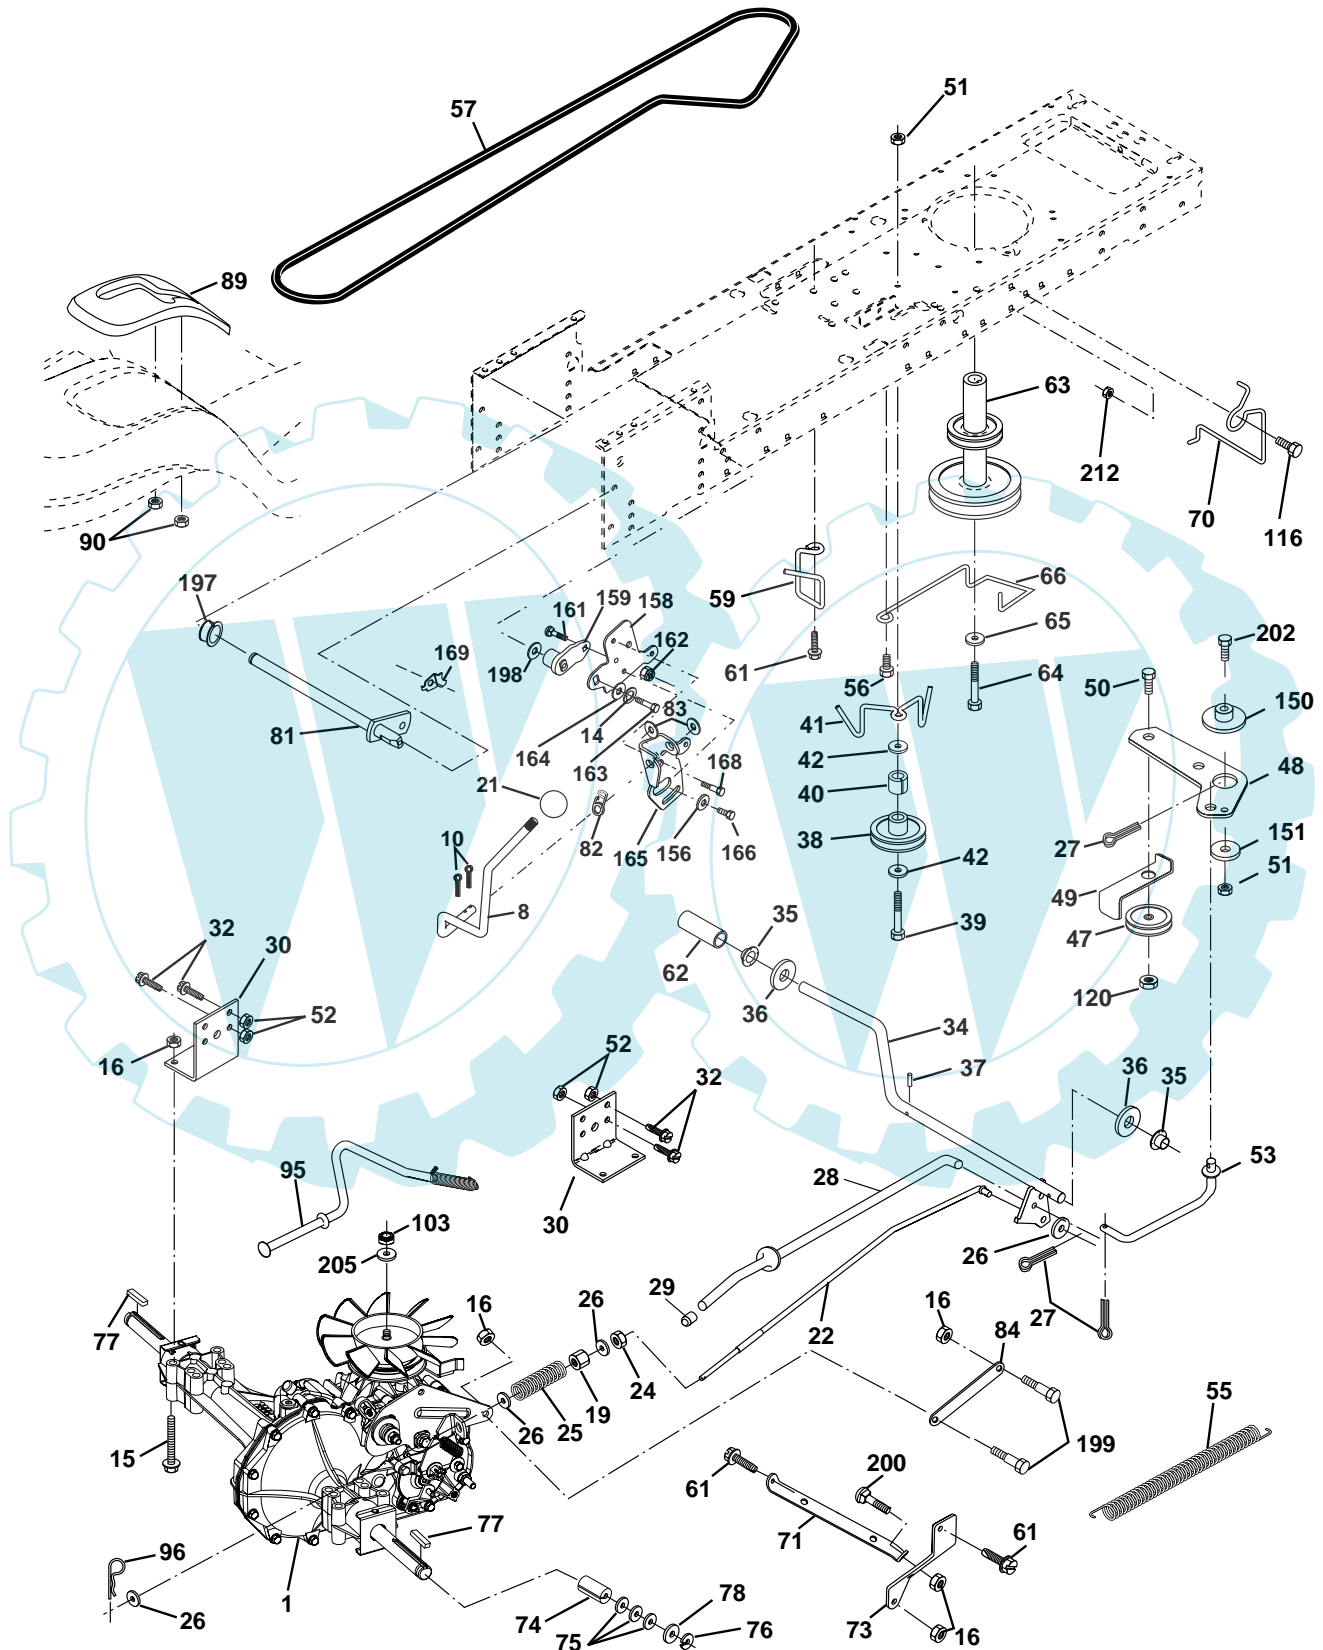

NOTE: All component dimensions given in U.S. inches
1 inch = 25.4 mm

REPAIR PARTS

TRACTOR - MODEL NO. LT13A (JNA13HA)

DRIVE

REPAIR PARTS

TRACTOR - MODEL NO. LT13A (JNA13HA)

DRIVE

KEY NO.	PART NO.	DESCRIPTION	KEY NO.	PART NO.	DESCRIPTION
1	-----	Transaxle Hydro Gr 322-0510 (Order parts from transaxle manufacturer)	66	532154778	Keeper Belt Engine
8	532165866	Rod Shift Fender STLT	70	532134683	Guide Belt Mower Drive RH
10	876020416	Pin Cotter 1/8 x 1 CAD	71	532169183	Strap Torque Lh Hydro
14	810040400	Washer Lock Hvy Helical 1/4	73	532169182	Strap Torque Rh Hydro
15	874490544	Bolt Hex Flg Hd 5/16-18 X Gr.5	74	532137057	Spacer, Axle
16	873800500	Nut Lock Hex W/Ins. 5/16-18 Unc P	75	532121749	Washer 25/32 x 1-1/4 x 16 Gauge
19	873800600	Nut Lock Hex W/Wsh 3/8-16 Unc	76	812000001	E-Ring
21	532121274	Knob, Duckhead	77	532123583	Key, Square
22	532169498	Rod, Brake Hydro	78	532121748	Washer 25/32 x 1-5/8 x 16 Gauge
24	873350600	Nut	81	532165596	Shaft Asm. Cross Hydro
25	532106888	Spring, Brake Rod	82	532165711	Spring Torsion T/A
26	819131316	Washer	83	819171216	Washer 17/32 x 3/4 x 16 Ga.
27	876020412	Pin Cotter 1/8 x 3/4 CAD.	84	532169843	Link Transaxle
28	532175765	Rod, Parking Brake	89	532166602	Console, Shift
29	532071673	Cap, Parking Brake	90	532124346	Nut Self-Thd wsh-Hd 1/4 Zinc
30	532174973	Bracket, Transaxle	95	532170201	Control Asm Bypass Hydro
32	874760512	Bolt Hex Hd 5/16-18 Unc x 3/4	96	532124788	Retainer Spring 1" Zinc/Cad
34	532175578	Shaft, Foot Pedal	103	873940800	Nut Hex Jam Toplock 1/2-20
35	532120183	Bearing, Nylon	116	872140608	Bolt 3/8-16 x 1
36	819211616	Washer	120	873900600	Nut Lock Flg. 3/8-16
37	532124963	Pin, Roll	150	532175456	Spacer Retainer
38	532165936	Pulley, Composite, Flat	151	819133210	Washer 13/32 x 2 x 10 Ga.
39	874760648	Bolt Fin Hex 3/8-16 Unc x 3	156	532166002	Washer Srtd 5/16 ID x 1.0 x .125 Tk
40	532175461	Spacer, Split	158	532165589	Bracket Shift Mount
41	532175556	Keeper, Belt Idler	159	532165494	Hub Tapered Flange Shift LT
42	819131312	Washer 13/32 x 13/16 x 12 Gauge	161	872140406	Bolt Rdhd Sqnk 1/4-20 x 3/4 Gr. 5
47	532127783	Pulley, Idler, V-Groove	162	873680400	Nut Crownlock 1/4-20 Unc
48	532154407	Bellcrank Clutch Grnd Drv Stl	163	874780416	Bolt Hex Fin 1/4-20 unc x 1 Gr. 5
49	532123205	Retainer, Belt	164	819091010	Washer 5/8 x .281 x 10 Ga
50	874760624	Bolt Hex 3/8-16 Unc x 1-1/2	165	532165623	Bracket Pivot Lever
51	873680600	Nut Crownlock 3/8-16	166	532166880	Screw 5/16-18 x 5/8 TT Yellow
52	873680500	Nut Crownlock 5/16-18	168	532165492	Bolt Shoulder 5/16-18 x .561 TT
53	532105710	Link, Clutch	169	532165580	Plate Fastening Cross Shf. STLT/ CRD
55	532105709	Spring, Return, Clutch	197	532169613	Nyliner Snap-In 5/8" ID
56	817060616	Screw 3/8-16 x 1.0	198	532169593	Washer Nyl 7/8 ID x .105 HYD CRD
57	532140294	V-Belt, Ground Drive	199	532169612	Bolt Shoulder 5/16-18 Unc
59	532169691	Keeper, Center Span	200	872140508	Bolt Rdhd Sqnk 5/16-18 Unc x 1
61	817060612	Screw 3/8-16 x 3/4	202	872110614	Bolt Carr Sh 3/8-16 x 1-3/4 Gr. 5
62	532124872	Cover, Pedal	205	819171616	Washer 17/32 x 1 x 16
63	532175410	Pulley, Clutch Eng	212	532145212	Nut Hex Flg Lock
64	871170764	Bolt Hex 7/16-20 x 4 Ga. 5			
65	810040700	Washer			