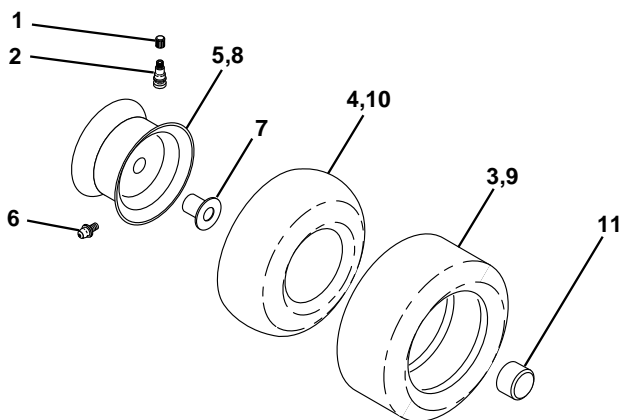

WHEELS & TIRES

KEY NO.	PART NO.	DESCRIPTION
1	532059192	Cap Valve Tire
2	532065139	Stem Valve
3	532106222	Tire F Ts 15 X 6 0 - 6 Service
4	532059904	Tube Front (Service Item Only)
5	532138336	Rim Asm 6"front Silver Service
6	532124957	Fitting Grease (Front Wheel Only)
7	532124959	Bearing Flange (Front Wheel Only)
8	532138337	Rim Asm 8"rear Silver Service
9	532124635	Tire R Ts 18x9 5-8 C Service
10	532124926	Tube Rear (Service Item Only)
11	532175039	Cap Axle Blk 1 50 X 1 00
--	532144334	Sealant, Tire (10 oz. Tube)

NOTE: All component dimensions given in U.S. inches
1 inch = 25.4 mm