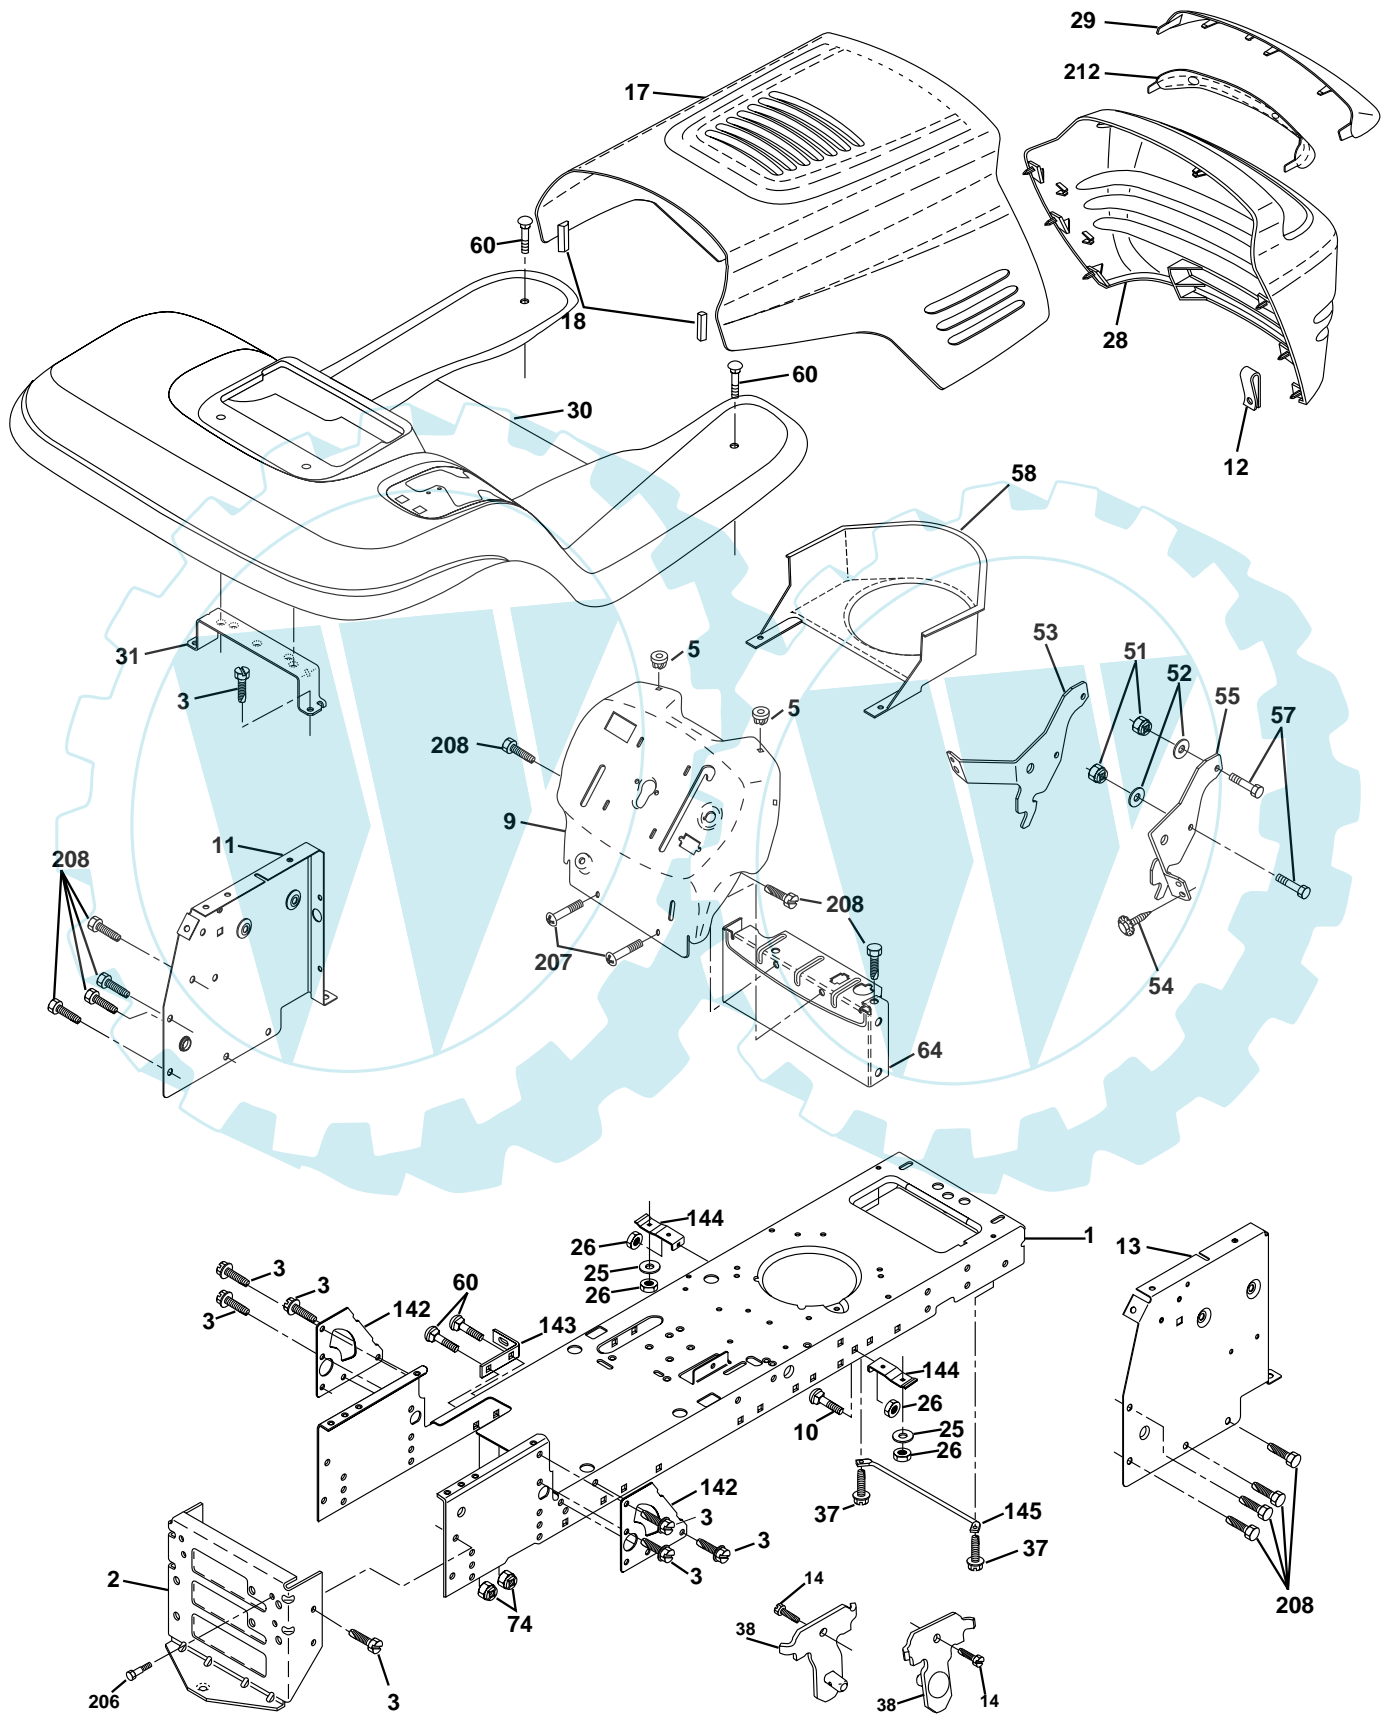

REPAIR PARTS

TRACTOR - MODEL NO. LT13A (JNA13HA)

CHASSIS AND ENCLOSURES

REPAIR PARTS

TRACTOR - MODEL NO. LT13A (JNA13HA)

CHASSIS AND ENCLOSURES

KEY NO.	PART NO.	DESCRIPTION
1	532174619	Chassis Weldment
2	532176554	Drawbar
3	817060612	Screw 3/8-16 x .75 SMGML
5	532155272	Bumper Hood/Dash
9	532172151	Dash P/L
10	872140608	Bolt Carriage 3/8-16 x 1
11	532155927	Panel Dash Lh
12	532145660	Clip Tinnerman Grille P/L
13	532173025	Panel Dash Rh
14	817490608	Screw Thdrol 3/8-16 x 1/2
17	532163557	Hood LT/PL with Louvers
18	532126938	Bumper Hood
25	819131312	Washer 13/32 X 13/16 X 12 Ga
26	873800600	Nut Lock Hex W/Ins 3/8-16 Unc
28	532140434	Grill/Lens Asm.
29	532168154	Lens LT/PL Grille
30	532172157	Fender Footrest
31	532139976	Bracket Support Fender
37	817490508	Screw Thdrol 6/16-18 x 1/2 TYT
38	532169834	Bracket, Asm. Pivot
51	873800400	Nut Lock Hex W/Ins 1/4-20
52	819091416	Washer 9/32 x 7/8 x 16 Ga.
53	532144697	Bracket Pnt. Pickoff LH
54	532161464	Screw Hex Wshd 8-18 x 7/8
55	532144696	Bracket Grille Pickoff RH
57	874780412	Bolt Hex 1/4-20 x 3/4
58	532150127	Duct Air Engine
60	872140606	Bolt Rdhd Sqnk 3/8-16unc x 3/4
64	532154798	Dash Lower STLT
74	873680600	Nut Crownlock 3/8-16 UNC
142	532165867	Plate Reinforcement STLT
143	532154966	Bracket Swaybar Chassis
144	532154207	Bracket Pnt Footrest STLT
145	532156524	Rod Pivot Chassis/Hood
206	532170165	Bolt Shoulder 5/16-18
207	817670508	Screw Thdrol 5/16-18 x 1/2
208	817670608	Screw Thdrol 3/8-16 x 1/2
212	532156229	Insert Lens Reflective
--	532005479	Plug Button

NOTE: All component dimensions given in U.S. inches
1 inch = 25.4 mm