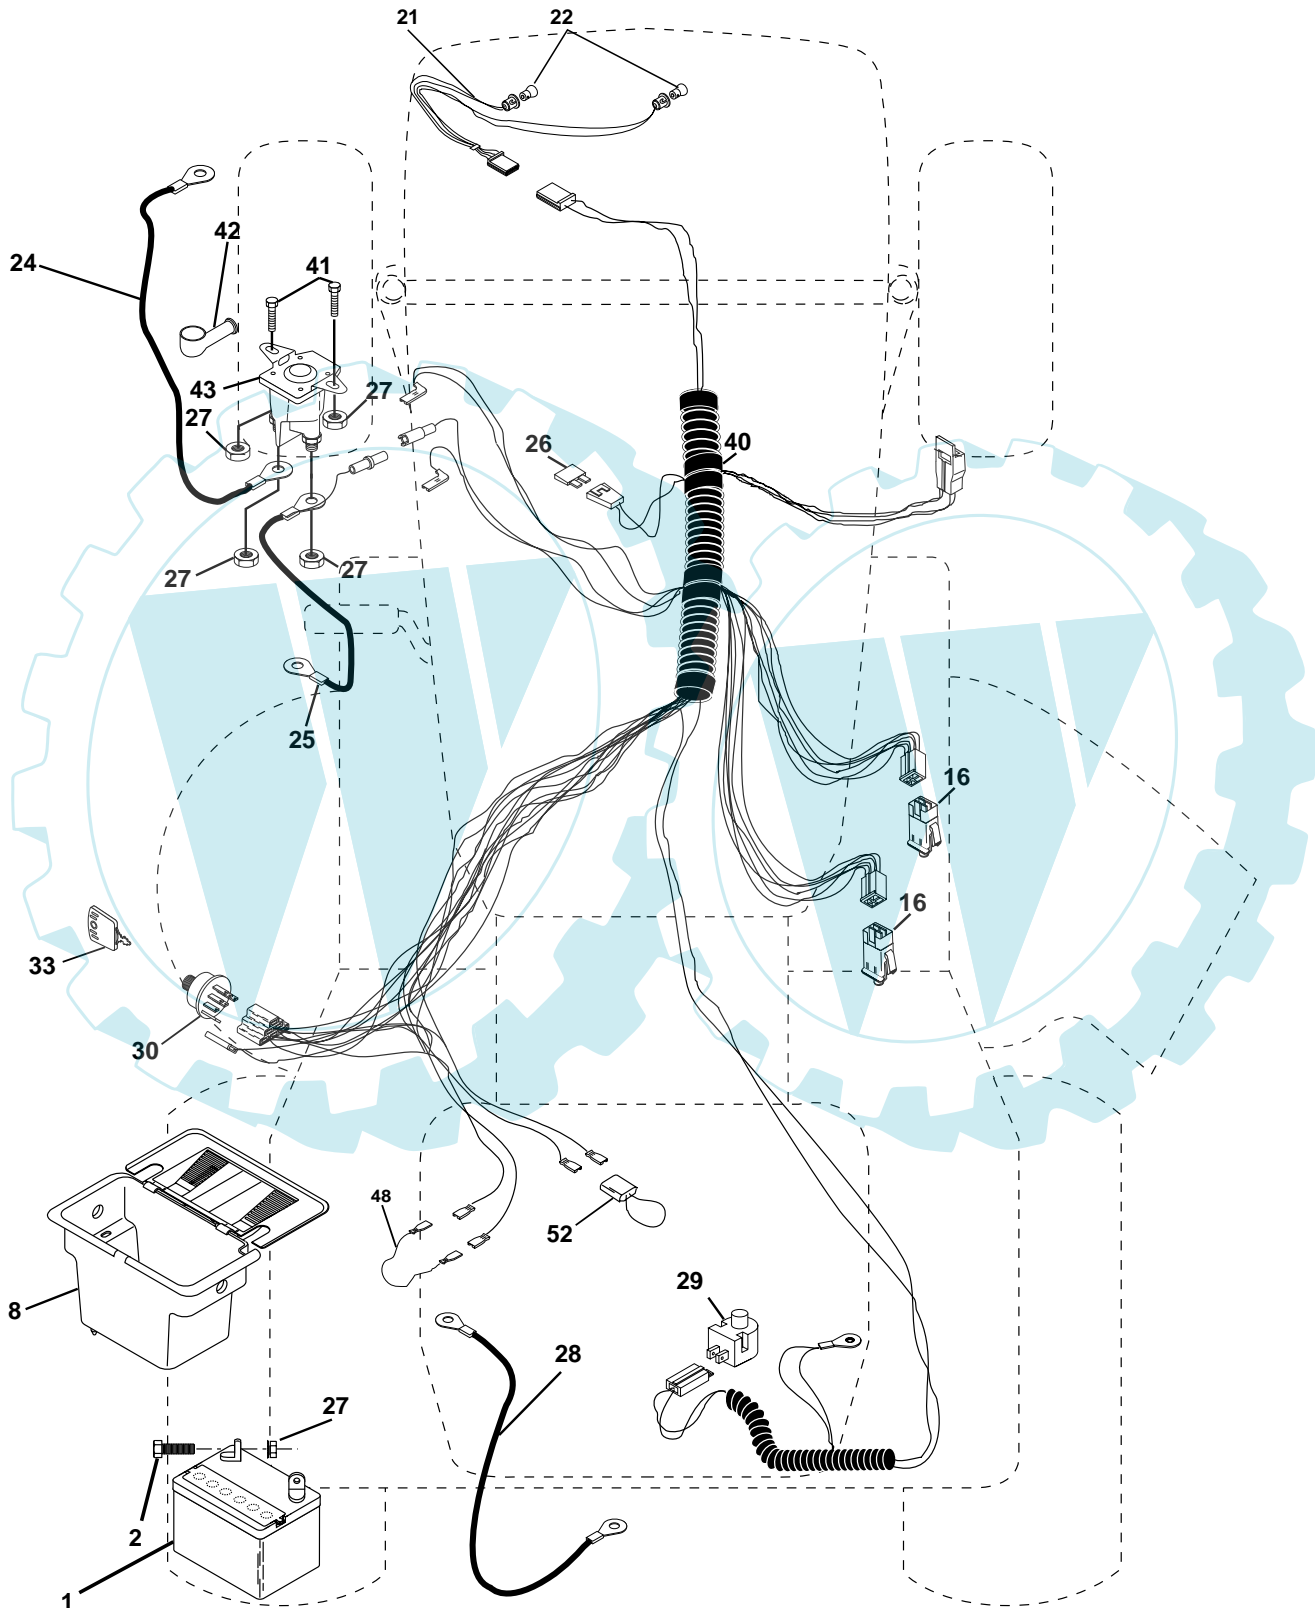

IGNITION SWITCH

POSITION	CIRCUIT	"MAKE"
OFF	M+G+A1	NONE
RUN/LIGHT	B+A1	A2+L
RUN	B+A1	NONE
START	B + S + A1	NONE

WIRING INSULATED CLIPS
NOTE: IF WIRING INSULATED CLIPS WERE REMOVED FOR SERVICING OF UNIT, THEY SHOULD BE REPLACED TO PROPERLY SECURE YOUR WIRING.

REPAIR PARTS

TRACTOR - MODEL NO. LT13A (JNA13HA)

ELECTRICAL

REPAIR PARTS

TRACTOR - MODEL NO. LT13A (JNA13HA)

ELECTRICAL

KEY NO.	PART NO.	DESCRIPTION
1	532144925	Battery 12 Volt 25 AMP
2	874760412	Bolt Hex Hd 1/4-20unc X 3/4
8	532156417	Case Battery Mech Hinge
16	532153664	Switch Interlock Push-In
21	532166181	Harness Asm Light W/4152j
22	532004152	Bulb Light #1156
24	532124780	Cable Battery 6 Ga 11" red
25	532146147	Cable Battery 6 Ga 44" red w/16 wire
26	532175158	Fuse 20 AMP
27	873510400	Nut Keps Hex 1/4-20 Unc
28	532124773	Cable Ground 6 Ga 12" black
29	532121305	Switch Plunger Nc Gray
30	532175566	Switch Ign
33	532140401	Key Ign
40	532170217	Harness Ign.
41	871110408	Bolt Blk Fin Hex 1/4 - 20 x 1/2
42	532131563	Cover Terminal Red
43	532175141	Solenoid
48	532140844	Adapter Ammeter
52	532141940	Protection Wire Loop

NOTE: All component dimensions given in U.S. inches
1 inch = 25.4 mm

REPAIR PARTS

TRACTOR - MODEL NO. LT13A (JNA13HA)

MOWER LIFT

KEY NO.	PART NO.	DESCRIPTION
1	532159460	Washer Asm Inner Spring W/Plunger
2	532159471	Shaft Asm. Lift
3	532105767	Pin Groove
4	812000002	E Ring #5133-62
5	819211621	Washer 21/32 x 1 x 21 Ga
6	532120183	Bearing Nylon
7	532109413	Grip Handle
8	532124526	Button Plunger
11	532139865	Link Lift LH
12	532139866	Link Lift RH
13	532124670	Retainer Spring