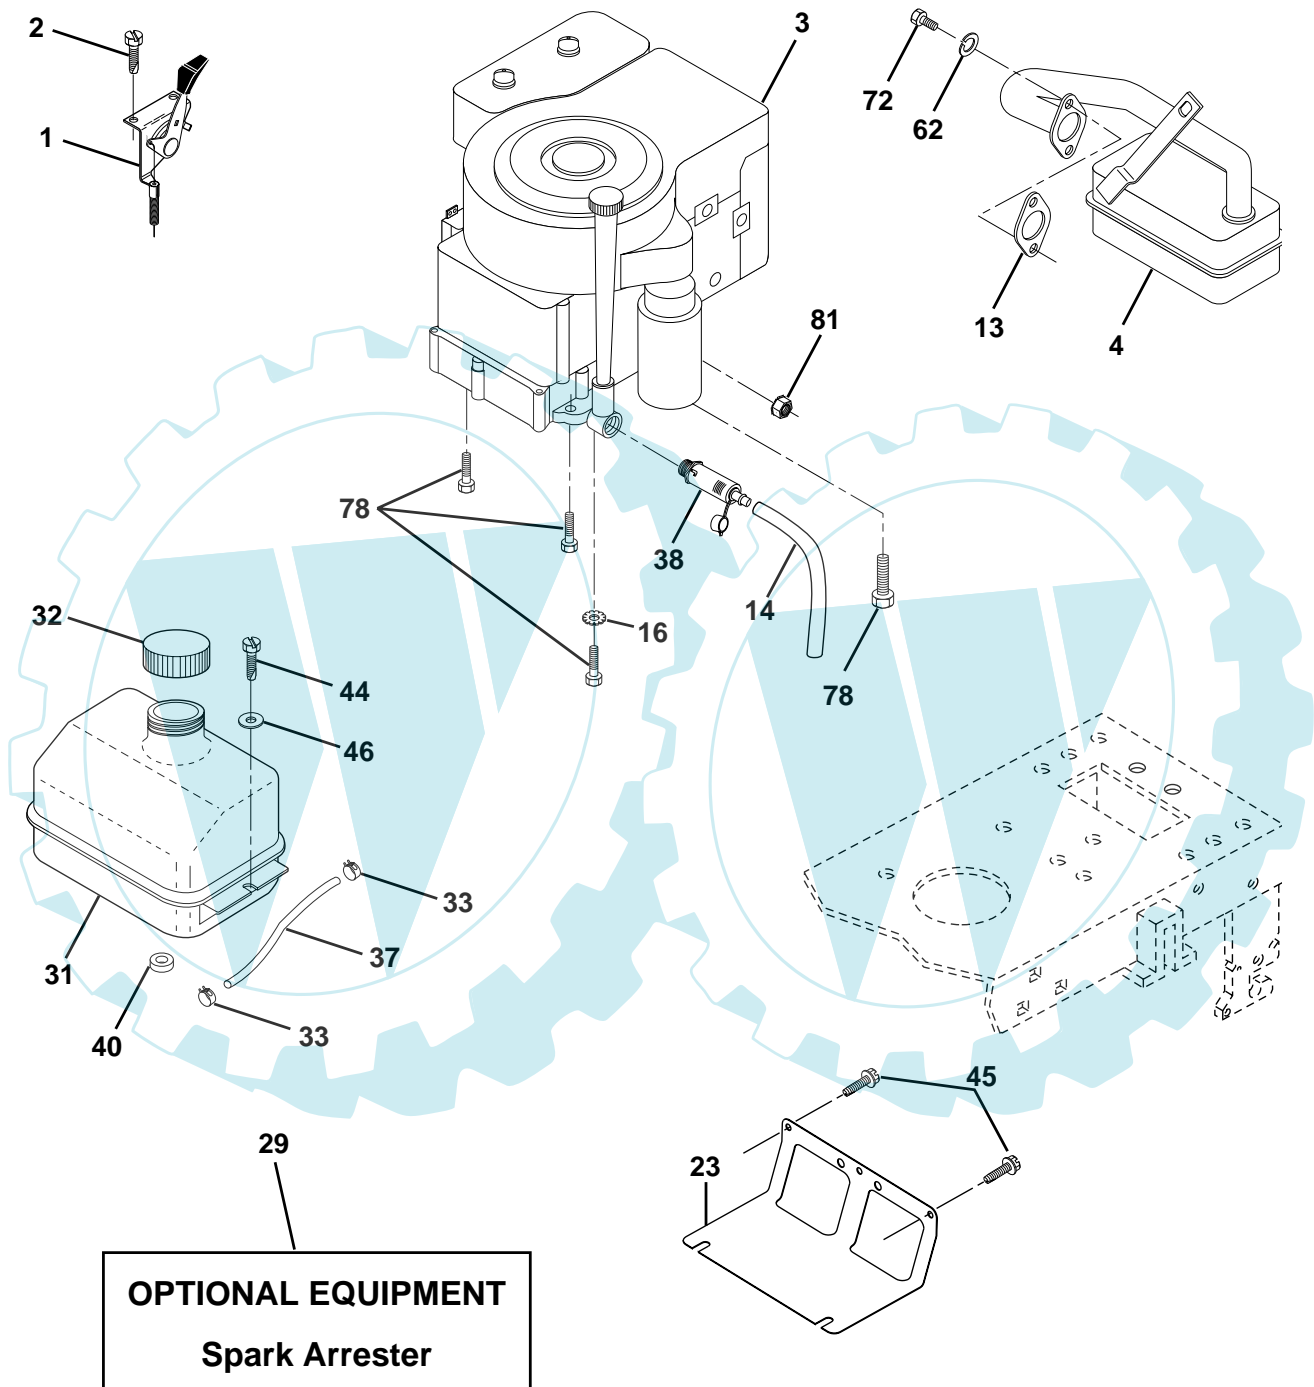

NOTE: All component dimensions given in U.S. inches.
1 inch = 25.4 mm.

REPAIR PARTS

TRACTOR - MODEL NO. LT13A (JNA13HA)

ENGINE

REPAIR PARTS

TRACTOR - MODEL NO. LT13A (JNA13HA)

ENGINE

KEY NO.	PART NO.	DESCRIPTION
1	532170551	Control Th/ch LH Flag
2	817720410	Screw Hex Thd Cut 1/4-20x5/8 T
3	-----	Engine B&S Model No. 28R707 (Order parts from engine manufacturer)
4	532137348	Muffler
13	532165291	Gasket
14	532148456	Tube Drain Oil Easy
16	811050600	Washer Lock Ext Tooth 3/8
23	532169837	Shield Brn/Dbr Guard
29	532137180	Kit Spark Arrestor (Flat Scrn)
31	532109202	Tank Fuel Front
32	532140527	Cap Asm Fuel W/sym Vented
33	532123487	Clamp Hose Black
37	532137040	Line Fuel 20"
38	532148315	Plug Drain Oil Easy
40	532124028	Bushing Snap Nyl Blk Fuel Line
44	817670412	Screw Hexwsh Thdrol 1/4-20x3/4
45	817000612	Screw 3/8-16 x 3/4
46	819091416	Washer 9/32 X 7/8 X 16 Ga
62	810040500	Washer Lock Hvy Hlcl Spr 5/16
72	871070512	Screw Hexhd Cap 5/16-18 x 3/4
78	817060620	Screw 3/8-16 x 1-1/4 SMGML
81	873510400	Nut Keps Hex 1/4-20