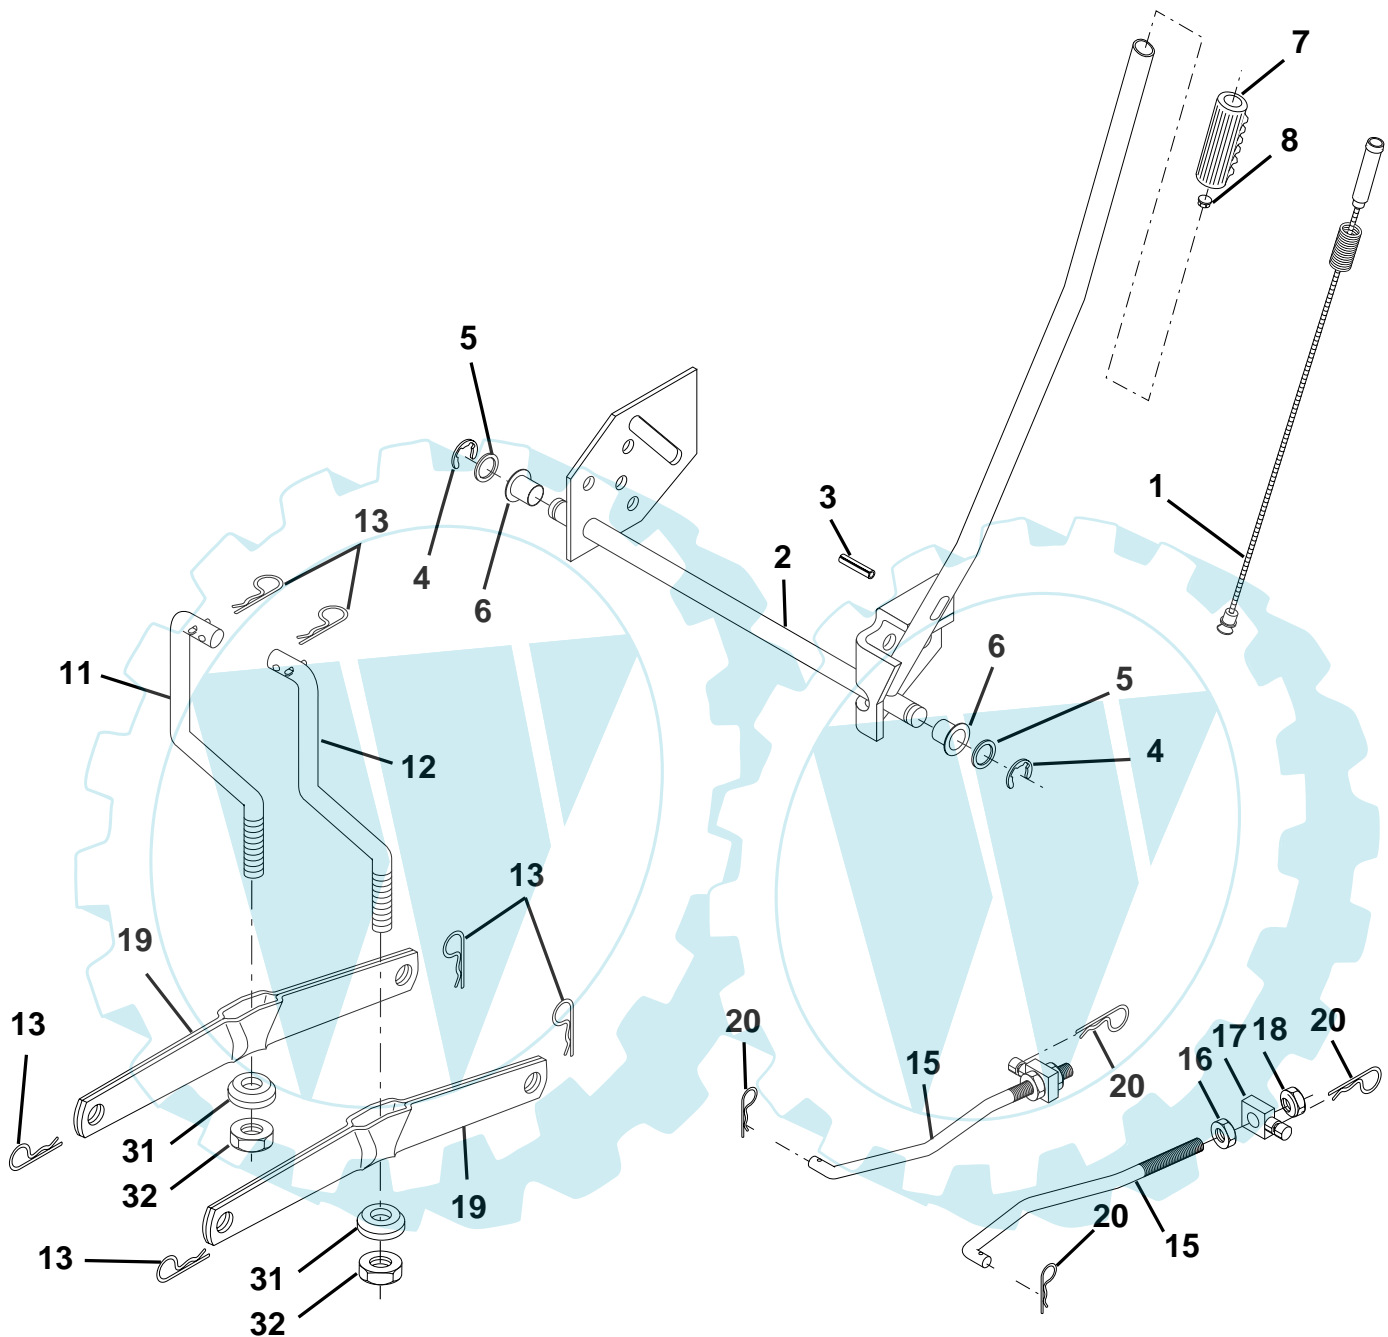

NOTE: All component dimensions given in U.S. inches
1 inch = 25.4 mm

REPAIR PARTS

TRACTOR - MODEL NO. LT13A (JNA13HA)

MOWER LIFT

KEY NO.	PART NO.	DESCRIPTION
1	532159460	Washer Asm Inner Spring W/Plunger
2	532159471	Shaft Asm. Lift
3	532105767	Pin Groove
4	812000002	E Ring #5133-62
5	819211621	Washer 21/32 x 1 x 21 Ga
6	532120183	Bearing Nylon
7	532109413	Grip Handle
8	532124526	Button Plunger
11	532139865	Link Lift LH
12	532139866	Link Lift RH
13	532124670	Retainer Spring