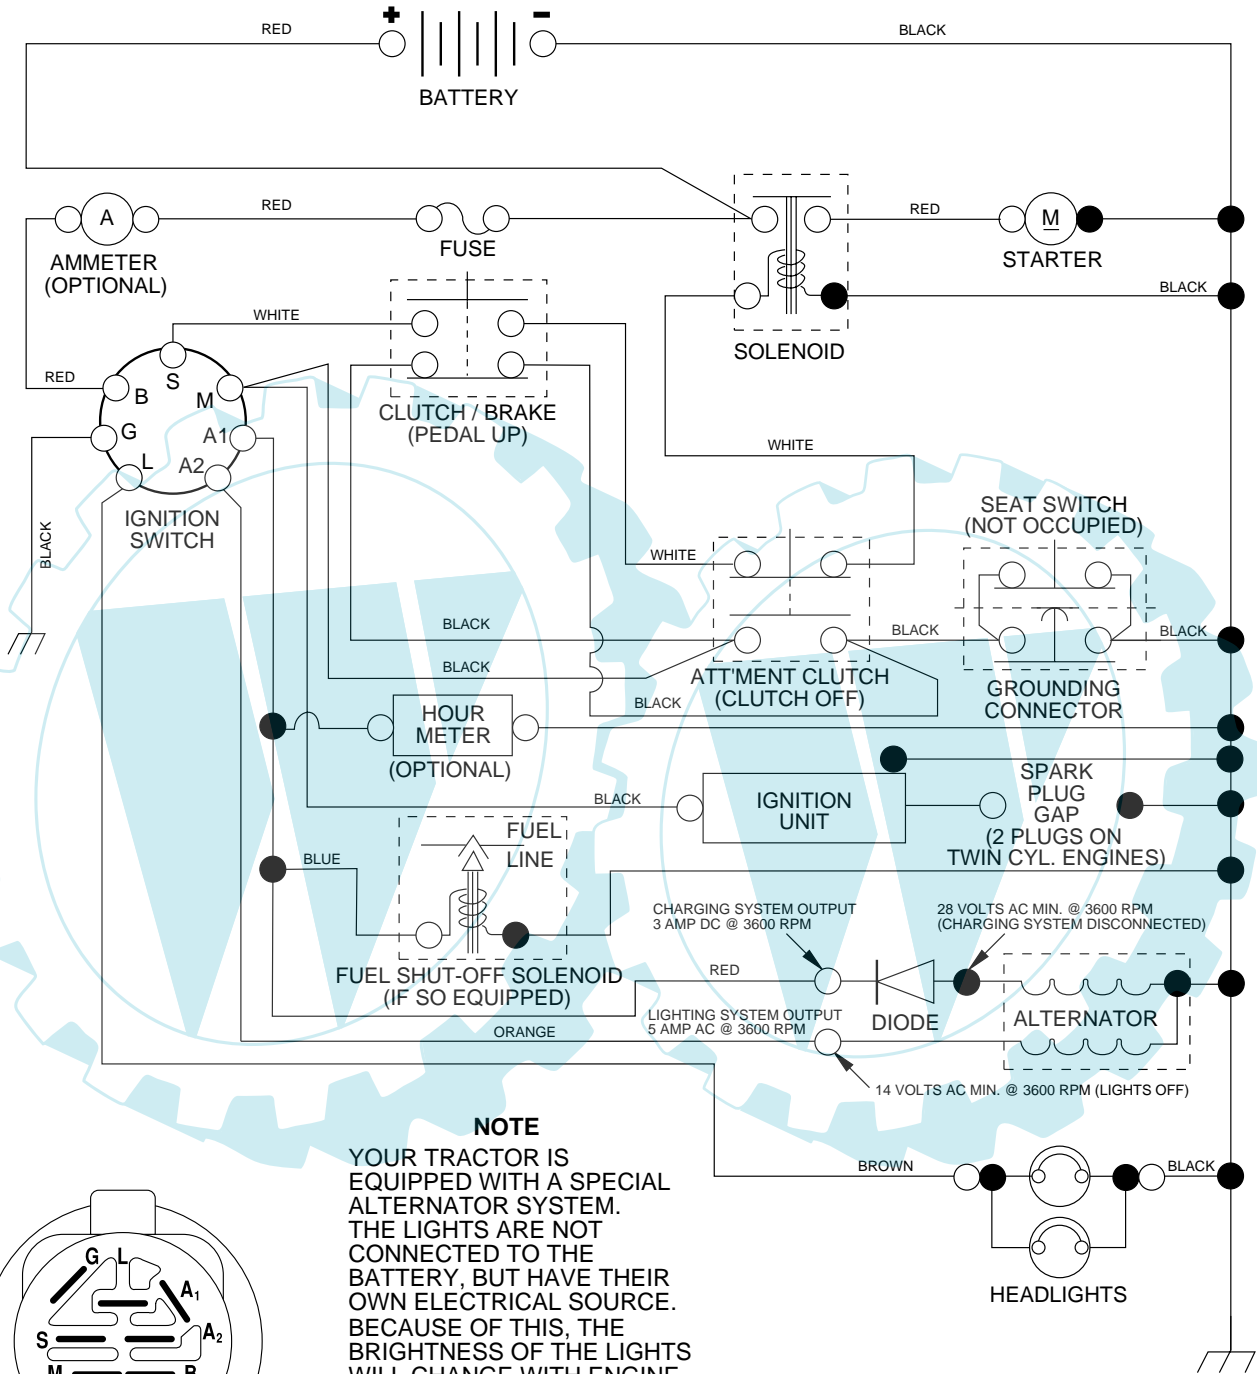

Repuestos

Reservdelar

REPAIR PARTS

TRACTOR - MODEL NO. LT13A (JNA13HA)

SCHEMATIC

NOTE
 YOUR TRACTOR IS EQUIPPED WITH A SPECIAL ALTERNATOR SYSTEM. THE LIGHTS ARE NOT CONNECTED TO THE BATTERY, BUT HAVE THEIR OWN ELECTRICAL SOURCE. BECAUSE OF THIS, THE BRIGHTNESS OF THE LIGHTS WILL CHANGE WITH ENGINE SPEED. AT IDLE THE LIGHTS WILL DIM. AS THE ENGINE IS SPEEDED UP, THE LIGHTS WILL BECOME THEIR BRIGHTEST.

IGNITION SWITCH

POSITION	CIRCUIT	"MAKE"
OFF	M+G+A1	NONE
RUN/LIGHT	B+A1	A2+L
RUN	B+A1	NONE
START	B + S + A1	NONE

WIRING INSULATED CLIPS
NOTE: IF WIRING INSULATED CLIPS WERE REMOVED FOR SERVICING OF UNIT, THEY SHOULD BE REPLACED TO PROPERLY SECURE YOUR WIRING.

WHEELS & TIRES

KEY NO.	PART NO.	DESCRIPTION
1	532059192	Cap Valve Tire
2	532065139	Stem Valve
3	532106222	Tire F Ts 15 X 6 0 - 6 Service
4	532059904	Tube Front (Service Item Only)
5	532138336	Rim Asm 6"front Silver Service
6	532124957	Fitting Grease (Front Wheel Only)
7	532124959	Bearing Flange (Front Wheel Only)
8	532138337	Rim Asm 8"rear Silver Service
9	532124635	Tire R Ts 18x9 5-8 C Service
10	532124926	Tube Rear (Service Item Only)
11	532175039	Cap Axle Blk 1 50 X 1 00
--	532144334	Sealant, Tire (10 oz. Tube)

NOTE: All component dimensions given in U.S. inches
1 inch = 25.4 mm

REPAIR PARTS

TRACTOR - MODEL NO. LT13A (JNA13HA)

MOWER LIFT

KEY NO.	PART NO.	DESCRIPTION
1	532159460	Washer Asm Inner Spring W/Plunger
2	532159471	Shaft Asm. Lift
3	532105767	Pin Groove
4	812000002	E Ring #5133-62
5	819211621	Washer 21/32 x 1 x 21 Ga
6	532120183	Bearing Nylon
7	532109413	Grip Handle
8	532124526	Button Plunger
11	532139865	Link Lift LH
12	532139866	Link Lift RH
13	532124670	Retainer Spring